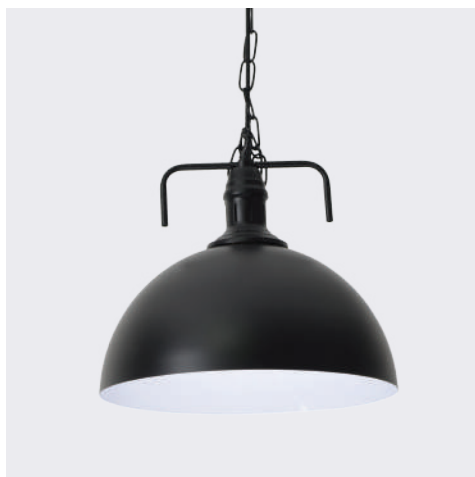

LUMINAIRE : PENDANT
DESCRIPTION

MODEL NO. : 7953-300
BRAND : KELVIN LIGHT
INSTALLATION : CEILING
MATERIAL : ALUMINIUM
COLOR : OUTSIDE MATTE BLACK
INSIDE GLOSSY WHITE

LIGHT SOURCE : 1xE27 (MAX 60W)
DIAMETER : 300 mm.
HEIGHT : 200 mm.
CABLE LENGTH : ADJUSTABLE UP TO 1000 mm.
IP RATING : IP20
PRICE : 990 THB

LUMINAIRE : PENDANT
DESCRIPTION

MODEL NO. : 7956 WH
BRAND : KELVIN LIGHT
INSTALLATION : CEILING
MATERIAL : ALUMINIUM
COLOR : OUTSIDE MATTE WHITE
INSIDE GLOSSY WHITE

LIGHT SOURCE : 1xE27 (MAX 60W)
DIAMETER : 450 mm.
HEIGHT : 270 mm.
CABLE LENGTH : ADJUSTABLE UP TO 1000 mm.
IP RATING : IP20
PRICE : 3500 THB

LUMINAIRE : PENDANT
DESCRIPTION

MODEL NO. : 7956 PK
BRAND : KELVIN LIGHT
INSTALLATION : CEILING
MATERIAL : ALUMINIUM
COLOR : OUTSIDE MATTE PINK
INSIDE GLOSSY WHITE
LIGHT SOURCE : 1xE27 (MAX 60W)
DIAMETER : 450 mm.
HEIGHT : 270 mm.
CABLE LENGTH : ADJUSTABLE UP TO 1000 mm.
IP RATING : IP20
PRICE : 3500 THB

LUMINAIRE : PENDANT
DESCRIPTION

MODEL NO. : 7953-400
BRAND : KELVIN LIGHT
INSTALLATION : CEILING
MATERIAL : ALUMINIUM
COLOR : OUTSIDE MATTE BLACK
INSIDE GLOSSY WHITE
LIGHT SOURCE : 1xE27 (MAX 60W)
DIAMETER : 400 mm.
HEIGHT : 380 mm.
CABLE LENGTH : ADJUSTABLE UP TO 1000 mm.
IP RATING : IP20
PRICE : 1350 THB