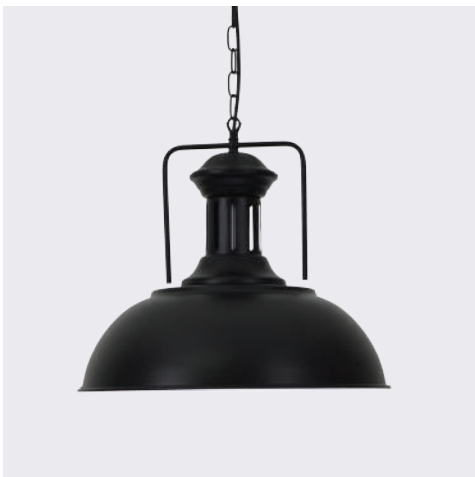

LUMINAIRE : PENDANT
DESCRIPTION

MODEL NO. : 8173-300
BRAND : KELVIN LIGHT
INSTALLATION : CEILING
MATERIAL : ALUMINIUM + WOOD
COLOR : OUTSIDE MATTE BLACK
INSIDE GLOSSY WHITE

LIGHT SOURCE : 1xE27 (MAX 60W)
DIAMETER : 300 mm.
HEIGHT : 280 mm.
CABLE LENGTH : ADJUSTABLE UP TO 1000 mm.
IP RATING : IP20
PRICE : 1350 THB

LUMINAIRE : PENDANT
DESCRIPTION

MODEL NO. : 8111-400
BRAND : KELVIN LIGHT
INSTALLATION : CEILING
MATERIAL : ALUMINIUM
COLOR : OUTSIDE MATTE BLACK
INSIDE POLISH GOLD

LIGHT SOURCE : 1xE27 (MAX 60W)
DIAMETER : 400 mm.
HEIGHT : 200 mm.
CABLE LENGTH : ADJUSTABLE UP TO 1000 mm.
IP RATING : IP20
PRICE : 1600 THB

LUMINAIRE : PENDANT
DESCRIPTION

MODEL NO. : 7953-400
BRAND : KELVIN LIGHT
INSTALLATION : CEILING
MATERIAL : ALUMINIUM
COLOR : OUTSIDE MATTE BLACK
INSIDE POLISH GOLD

LIGHT SOURCE : 1xE27 (MAX 60W)
DIAMETER : 400 mm.
HEIGHT : 260 mm.
CABLE LENGTH : ADJUSTABLE UP TO 1000 mm.
IP RATING : IP20
PRICE : 1350 THB

LUMINAIRE : PENDANT
DESCRIPTION

MODEL NO. : 7953-300
BRAND : KELVIN LIGHT
INSTALLATION : CEILING
MATERIAL : ALUMINIUM
COLOR : OUTSIDE MATTE BLACK
INSIDE GLOSSY WHITE

LIGHT SOURCE : 1xE27 (MAX 60W)
DIAMETER : 300 mm.
HEIGHT : 200 mm.
CABLE LENGTH : ADJUSTABLE UP TO 1000 mm.
IP RATING : IP20
PRICE : 990 THB