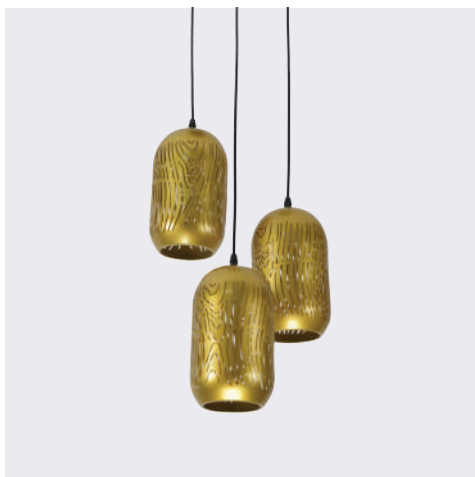

KELVIN LIGHT

LUMINAIRE : PENDANT
DESCRIPTION

MODEL NO. : 1812
BRAND : KELVIN LIGHT
INSTALLATION : CEILING
MATERIAL : ALUMINIUM
COLOR : OUTSIDE MATTE BLACK
INSIDE POWDER COATED GOLD

LIGHT SOURCE : 1xE27 (MAX 60W)
DIAMETER : 350 mm.
HEIGHT : 250 mm.
CABLE LENGTH : ADJUSTABLE UP TO 1000 mm.
IP RATING : IP20
PRICE : 1100 THB

LUMINAIRE : PENDANT
DESCRIPTION

MODEL NO. : 1103-3
BRAND : KELVIN LIGHT
INSTALLATION : CEILING
MATERIAL : ALUMINIUM
COLOR : OUTSIDE MATTE WHITE
INSIDE GOLD

LIGHT SOURCE : 3xE27 (MAX 60W)
DIAMETER : 180 mm.
HEIGHT : 230 mm.
CABLE LENGTH : ADJUSTABLE UP TO 1000 mm.
IP RATING : IP20
PRICE : 1900 THB