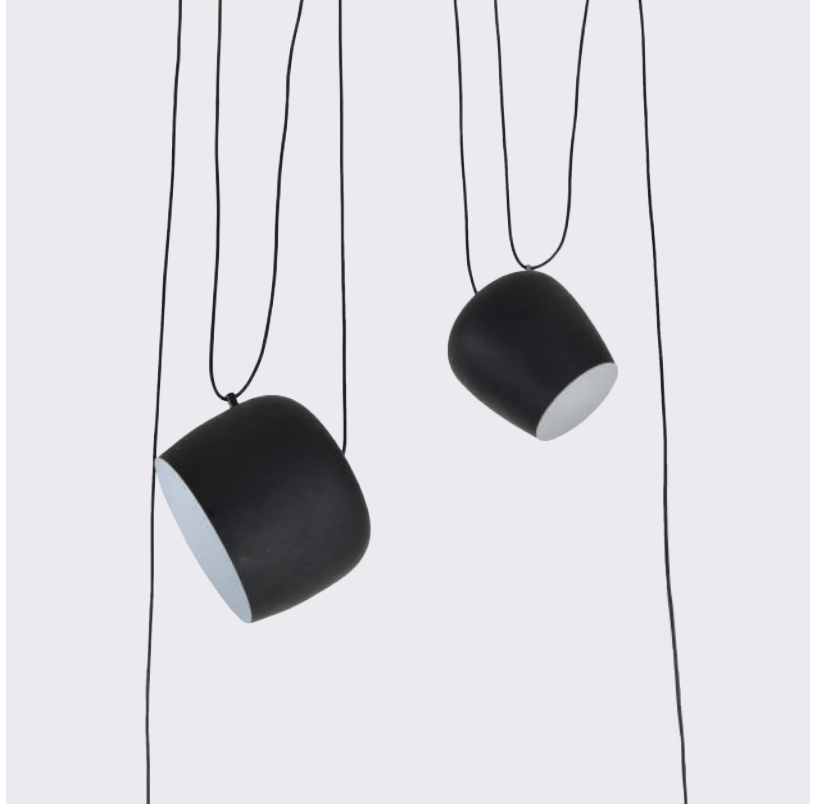

LUMINAIRE : PENDANT
DESCRIPTION

MODEL NO. : 2030-260 BK
BRAND : KELVIN LIGHT
INSTALLATION : CEILING
MATERIAL : ALUMINIUM
COLOR : OUTSIDE MATTE BLACK
INSIDE GLOSSY WHITE
LIGHT SOURCE : 1xE27 (MAX 60W)
DIAMETER : 260 mm.
HEIGHT : 200 mm.
CABLE LENGTH : ADJUSTABLE UP TO 2000 mm.
*Cable extension available upon request
IP RATING : IP20
PRICE : 1000 THB