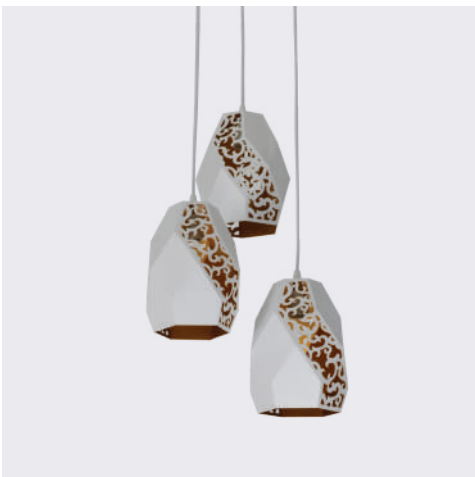

LUMINAIRE : PENDANT
DESCRIPTION

MODEL NO. : 1103-3
BRAND : KELVIN LIGHT
INSTALLATION : CEILING
MATERIAL : ALUMINIUM
COLOR : OUTSIDE MATTE WHITE
INSIDE GOLD

LIGHT SOURCE : 3xE27 (MAX 60W)
DIAMETER : 180 mm.
HEIGHT : 230 mm.
CABLE LENGTH : ADJUSTABLE UP TO 1000 mm.
IP RATING : IP20
PRICE : 1900 THB