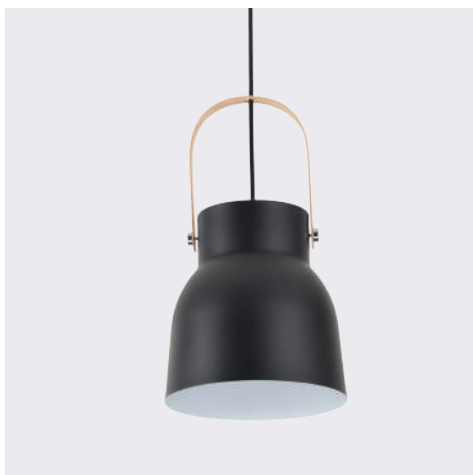

LUMINAIRE : PENDANT
DESCRIPTION

MODEL NO. : 8695-195 BK
BRAND : KELVIN LIGHT
INSTALLATION : CEILING
MATERIAL : ALUMINIUM + WOOD
COLOR : OUTSIDE MATTE BLACK
INSIDE GLOSSY WHITE
LIGHT SOURCE : 1xE27 (MAX 60W)
DIAMETER : 195 mm.
HEIGHT : 200 mm.
CABLE LENGTH : ADJUSTABLE UP TO 1000 mm.
IP RATING : IP20
PRICE : 1000 THB