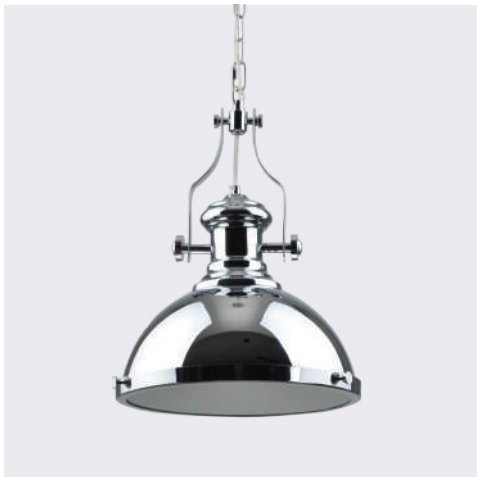

LUMINAIRE : PENDANT
DESCRIPTION

MODEL NO. : 7943-BK
BRAND : KELVIN LIGHT
INSTALLATION : CEILING
MATERIAL : ALUMINIUM
COLOR : BLACK
LIGHT SOURCE : 1xE27 (MAX 60W)
DIAMETER : 480 mm.
HEIGHT : 350 mm.
CABLE LENGTH : ADJUSTABLE UP TO 1000 mm.
IP RATING : IP20
PRICE : 960 THB

LUMINAIRE : PENDANT
DESCRIPTION

MODEL NO. : 7922-BK
BRAND : KELVIN LIGHT
INSTALLATION : CEILING
MATERIAL : ALUMINIUM
COLOR : OUTSIDE MATTE BLACK
INSIDE GLOSSY WHITE

LIGHT SOURCE : 1xE27 (MAX 60W)
DIAMETER : 400 mm.
HEIGHT : 350 mm.
CABLE LENGTH : ADJUSTABLE UP TO 1000 mm.
IP RATING : IP20
PRICE : 960 THB