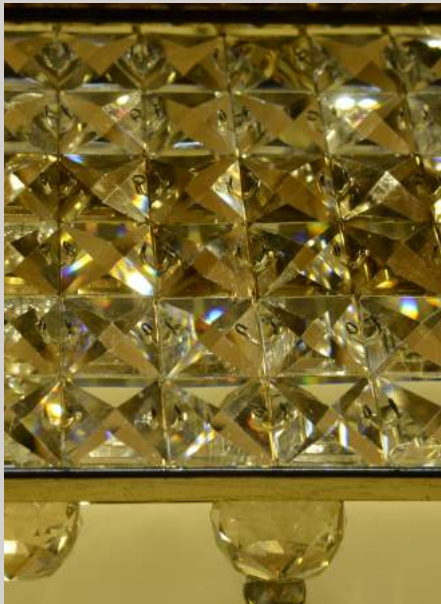

ALABASTER  
STYLE

CRYSTAL STONE

**Product model** Y 0045 – 16L - C  
**Product size** D 480 H 190  
**Lamp type** Ceiling Synthetic  
Rock+ Crystal

**Color**  
**Lighting source**  
**Price** 14,300.00

**Product model** Y 0045 – 16L - Sq  
**Product size** L 470 W 470 H 190  
**Lamp type** Ceiling Synthetic  
Rock+ Crystal