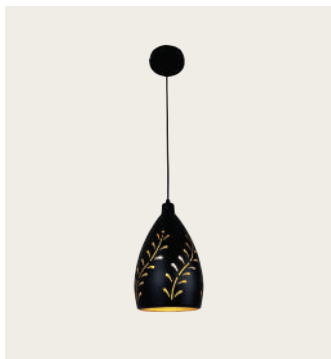

Model No. 7503

Black

875 TBH

Diameter W 35cm H 25cm
Material Aluminum
Input Voltage E27 220V
Cable length 90 cm (Adjustable)

Gold

875 TBH

Diameter W 35cm H 25cm
Material Aluminum
Input Voltage E27 220V
Cable length 90 cm (Adjustable)

Grey

970 TBH

Diameter W 28cm H 28cm
Material Aluminum
Input Voltage E27 220V
Cable length 90 cm (Adjustable)

Model No. 7571

ITEM NO. 2008

ITEM NO. 3001

Black+Gold

420 TBH

Diameter W 13cm H 23.5 cm

Material Iron

Input Voltage E27 220V

Cable length 90 cm (Adjustable)

Model No. 9024 A

AMBER

BLACK

1260 TBH

Diameter W 25cm H 28cm

Material Metal + Glass

Input Voltage E27 220V

Cable length 90 cm (Adjustable)

Black+Gold

650 THB

Diameter W 22cm H 25cm
Material Aluminum
Input Voltage E27 220V
Cable length 90 cm (Adjustable)