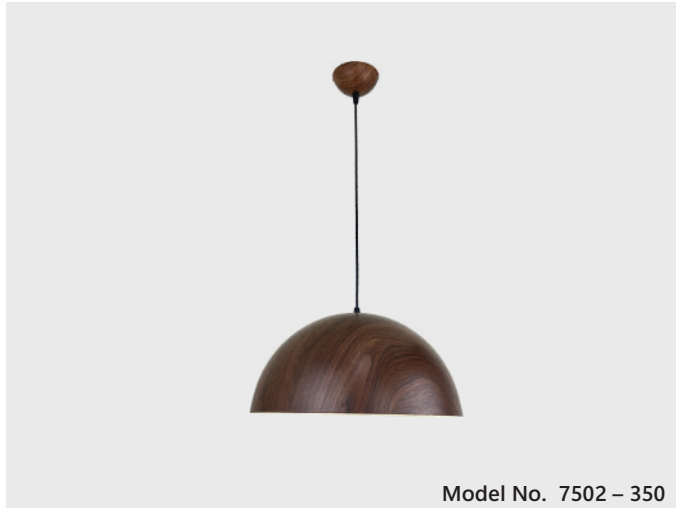

White+Gold

650 THB

Diameter W 22cm H 25cm
Material Aluminum
Input Voltage E27 220V
Cable length 90 cm (Adjustable)

Model No. 7466

Model No. 7931 - 1

White

990 THB

Diameter W 31cm H 25cm
Material Iron
Input Voltage E27 220V
Cable length 90 cm (Adjustable)

Black

990 THB

Diameter W 31cm H 25cm
Material Iron
Input Voltage E27 220V
Cable length 90 cm (Adjustable)

Black+wood

White+wood

ITEM NO. 2096

900 THB

Diameter W 18cm H 9.5cm
Material Aluminum
Input Voltage E27 220V
Cable length 90 cm (Adjustable)

Black+wood

White+wood

ITEM NO. 2097

1000 THB

Diameter W 18cm H 9.5cm
Material Aluminum
Input Voltage E27 220V
Cable length 90 cm (Adjustable)

Diameter W 25cm H 28cm
Material Metal + Glass
Input Voltage E27 220V
Cable length 90 cm (Adjustable)