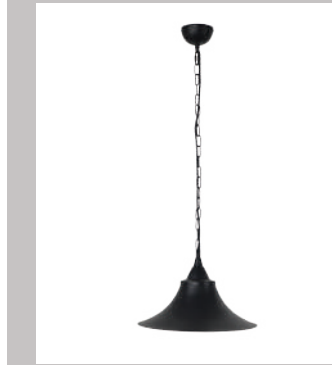

White+Wood
540 THB

Black+Gold
560 THB

Diameter W 24.5cm H 30cm
Material Aluminum
Input Voltage E27 220V
Cable length 90 cm (Adjustable)

Black+Gold
540 THB

Diameter W 18.5cm H 39.5cm
Material Aluminum
Input Voltage E27 220V
Cable length 90 cm (Adjustable)

Model No. 7458,1007
Diameter W 380 H 250
Material Iron
Input Voltage E27 220V
Cable length 90 cm (Adjustable)

Diameter W 25cm H 28cm
Material Metal + Glass
Input Voltage E27 220V
Cable length 90 cm (Adjustable)

Diameter W 25cm H 28cm
Material Metal + Glass
Input Voltage E27 220V
Cable length 90 cm (Adjustable)

Diameter W 18cm H 26cm
Material Aluminum
Input Voltage E27 220V
Cabel length 90 cm (Adjustable)

Diameter W 27cm H 22cm
Material Aluminum
Input Voltage E27 220V
Cable length 90 cm (Adjustable)