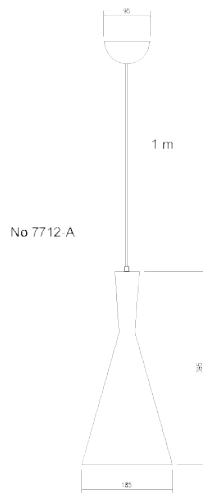

No 7712 A

LUMINAIRE : PENDANT
DESCRIPTION

MODEL NO. : 7712-A
BRAND : KELVIN LIGHT
INSTALLATION : CEILING
MATERIAL : ALUMINIUM
COLOR : BLACK
LIGHT SOURCE : E27 220V
DIAMETER : 185 mm.
HEIGHT : 395 mm.
CABLE LENGTH : ADJUSTABLE UP TO 1000 mm.
IP RATING : IP20
PRICE : 540 THB