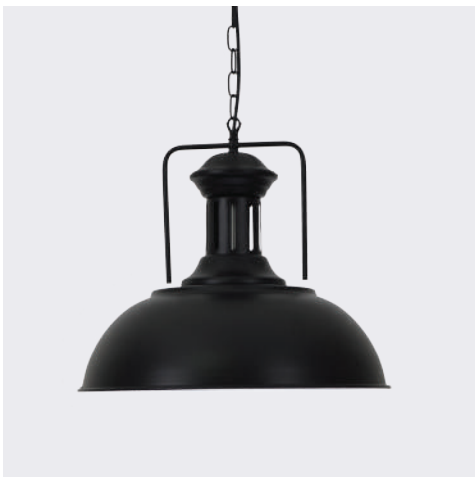

LUMINAIRE : PENDANT  
DESCRIPTION

MODEL NO. : 7953-400  
BRAND : KELVIN LIGHT  
INSTALLATION : CEILING  
MATERIAL : ALUMINIUM  
COLOR : OUTSIDE MATTE BLACK  
INSIDE POLISH GOLD

LIGHT SOURCE : 1xE27 (MAX 60W)  
DIAMETER : 400 mm.  
HEIGHT : 260 mm.  
CABLE LENGTH : ADJUSTABLE UP TO 1000 mm.  
IP RATING : IP20  
PRICE : 1350 THB

LUMINAIRE : PENDANT  
DESCRIPTION

MODEL NO. : 7953-300  
BRAND : KELVIN LIGHT  
INSTALLATION : CEILING  
MATERIAL : ALUMINIUM  
COLOR : OUTSIDE MATTE BLACK  
INSIDE GLOSSY WHITE

LIGHT SOURCE : 1xE27 (MAX 60W)  
DIAMETER : 300 mm.  
HEIGHT : 200 mm.  
CABLE LENGTH : ADJUSTABLE UP TO 1000 mm.  
IP RATING : IP20  
PRICE : 990 THB