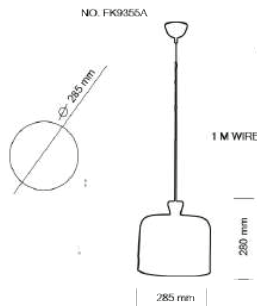

LUMINAIRE : PENDANT
DESCRIPTION

MODEL NO. : FK 9355 A
BRAND : KELVIN LIGHT
INSTALLATION : CEILING
MATERIAL : ALUMINIUM + WOOD
COLOR : BLACK / WHITE
LIGHT SOURCE : E27
DIAMETER : 285 mm.
HEIGHT : 280 mm.
CABLE LENGTH : ADJUSTABLE UP TO 1000 mm.
IP RATING : IP20
PRICE : 1440 THB