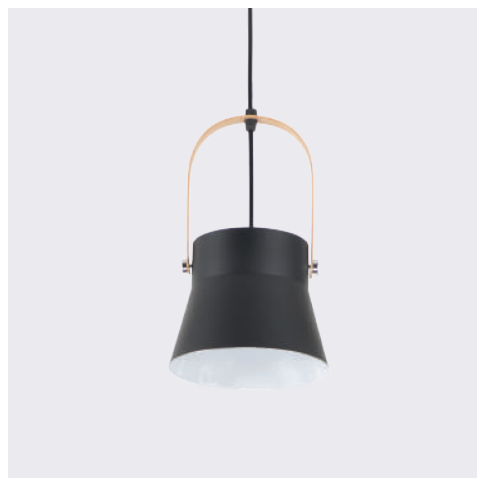

LUMINAIRE : PENDANT
DESCRIPTION

MODEL NO. : 8695-160 BK
BRAND : KELVIN LIGHT
INSTALLATION : CEILING
MATERIAL : ALUMINIUM
COLOR : OUTSIDE MATTE BLACK
INSIDE GLOSSY WHITE
LIGHT SOURCE : 1xE27 (MAX 60W)
DIAMETER : 160 mm.
HEIGHT : 140 mm.
CABLE LENGTH : ADJUSTABLE UP TO 1000 mm.
IP RATING : IP20
PRICE : 900 THB