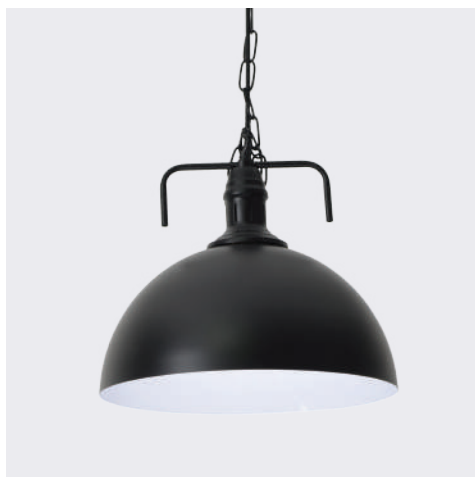

LUMINAIRE : PENDANT
DESCRIPTION

MODEL NO. : 7953-300
BRAND : KELVIN LIGHT
INSTALLATION : CEILING
MATERIAL : ALUMINIUM
COLOR : OUTSIDE MATTE BLACK
INSIDE GLOSSY WHITE
LIGHT SOURCE : 1xE27 (MAX 60W)
DIAMETER : 300 mm.
HEIGHT : 310 mm.
CABLE LENGTH : ADJUSTABLE UP TO 1000 mm.
IP RATING : IP20
PRICE : 990 THB