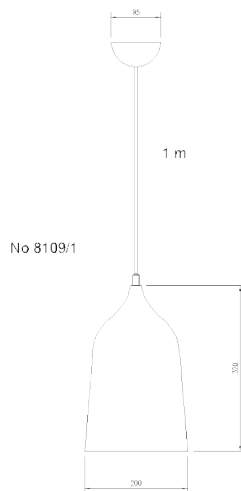

LUMINAIRE DESCRIPTION : PENDANT

MODEL NO. : 8109-1
BRAND : KELVIN LIGHT
INSTALLATION : CEILING
MATERIAL : ALUMINIUM
COLOR : OUTSIDE BLACK
INSIDE GOLD

LIGHT SOURCE : E27 220V
DIAMETER : 200 mm.
HEIGHT : 320 mm.
CABLE LENGTH : ADJUSTABLE UP TO 1000 mm.
IP RATING : IP20
PRICE : 700 THB