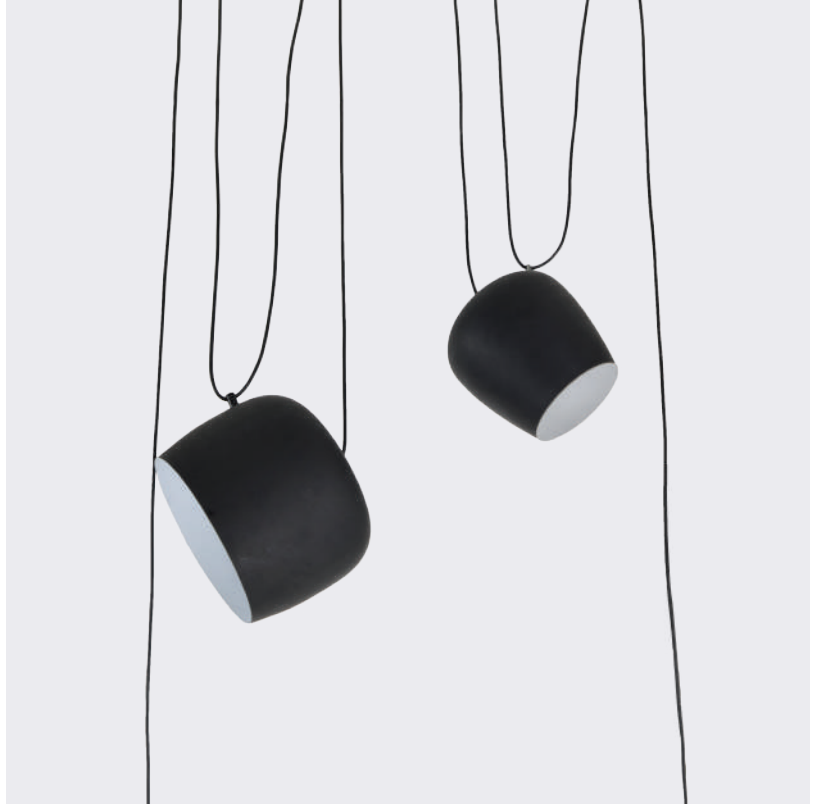

LUMINAIRE : PENDANT
DESCRIPTION

MODEL NO. : 2030-260 BK
BRAND : KELVIN LIGHT
INSTALLATION : CEILING
MATERIAL : ALUMINIUM
COLOR : OUTSIDE MATTE BLACK
INSIDE GLOSSY WHITE
LIGHT SOURCE : 1xE27 (MAX 60W)
DIAMETER : 260 mm.
HEIGHT : 200 mm.
CABLE LENGTH : ADJUSTABLE UP TO 2000 mm.
*Cable extension available upon request
IP RATING : IP20
PRICE : 1000 THB