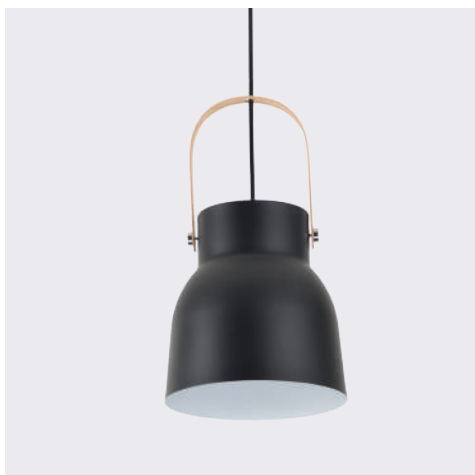

LUMINAIRE : PENDANT
DESCRIPTION

MODEL NO. : 8695-195 BK
BRAND : KELVIN LIGHT
INSTALLATION : CEILING
MATERIAL : ALUMINIUM + WOOD
COLOR : OUTSIDE MATTE BLACK
INSIDE GLOSSY WHITE
LIGHT SOURCE : 1xE27 (MAX 60W)
DIAMETER : 195 mm.
HEIGHT : 200 mm.
CABLE LENGTH : ADJUSTABLE UP TO 1000 mm.
IP RATING : IP20
PRICE : 1000 THB