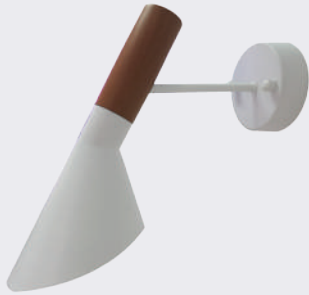

SOLD OUT

LUMINAIRE : PENDANT
DESCRIPTION

MODEL NO. : GD-C151
BRAND : KELVIN LIGHT
INSTALLATION : WALL LAMP
MATERIAL : ALUMINIUM
COLOR : WHITE
LIGHT SOURCE : E27
DIAMETER : 350 mm.
HEIGHT : 250 mm.
IP RATING : IP20
PRICE : 1800 THB