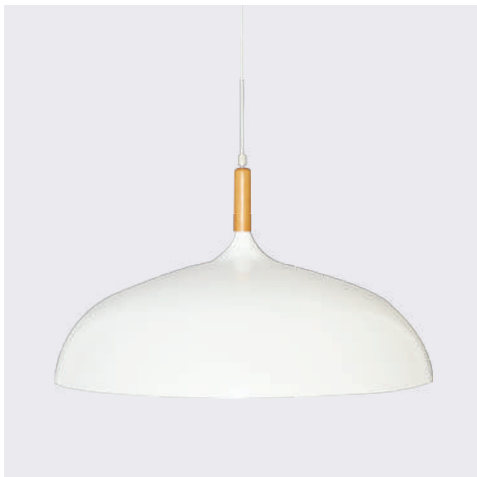

LUMINAIRE : PENDANT
DESCRIPTION

MODEL NO. : 816-B
BRAND : KELVIN LIGHT
INSTALLATION : CEILING
MATERIAL : ALUMINIUM + WOOD
COLOR : WHITE
LIGHT SOURCE : E27
DIAMETER : 600 mm.
HEIGHT : 350 mm.
CABLE LENGTH : ADJUSTABLE UP TO 1000 mm.
IP RATING : IP20
PRICE : 3485 THB