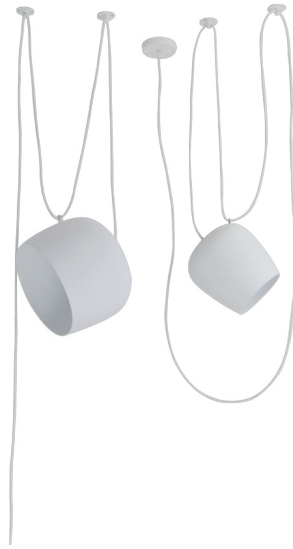

7588 BK

1813 WH

2030-260 WH

2030-330 WH