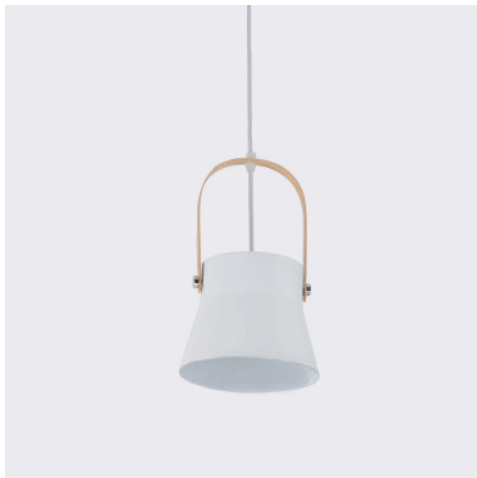

LUMINAIRE : PENDANT  
DESCRIPTION

MODEL NO. : 8695-160 WH  
BRAND : KELVIN LIGHT  
INSTALLATION : CEILING  
MATERIAL : ALUMINIUM  
COLOR : OUTSIDE MATTE WHITE  
INSIDE GLOSSY WHITE  
LIGHT SOURCE : 1xE27 (MAX 60W)  
DIAMETER : 160 mm.  
HEIGHT : 140 mm.  
CABLE LENGTH : ADJUSTABLE UP TO 1000 mm.  
IP RATING : IP20  
PRICE : 900 THB