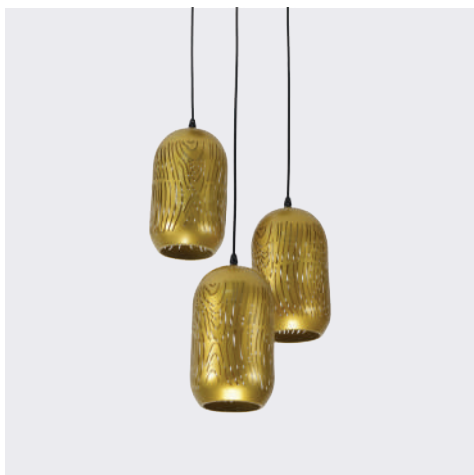

LUMINAIRE : PENDANT
DESCRIPTION

MODEL NO. : 1041-3
BRAND : KELVIN LIGHT
INSTALLATION : CEILING
MATERIAL : ALUMINIUM
COLOR : POWDER COATED GOLD

LIGHT SOURCE : 3xE27 (MAX 60W)
DIAMETER : 180 mm.
HEIGHT : 240 mm.
CABLE LENGTH : ADJUSTABLE UP TO 1000 mm.
IP RATING : IP20
PRICE : 2160 THB